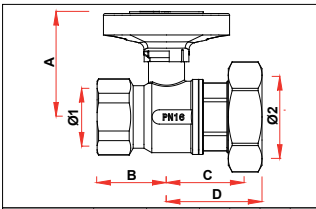

Brass connection fitting with swivelling nut.

- Connections Male-Female
- Flat faced gasket in EPDM
- CW617N printed brass
- Spare parts for arts. 3051 - 5942

ART. 8313

Code	size
8313 134	1" x 3/4"
8313 1	1" x 1"

Chrome-plated connection fitting with swivelling nut.

- Connections Male-Female
- Flat faced gasket in EPDM
- CW617N printed brass
- Spare parts for arts. 3052 - 5943

ART. 8323

Code	size
8323 134	1" x 3/4"
8323 1	1" x 1"

Ø 40 mm bimetallic temperature gauge

- Temperature scale: 0÷80°C - 0÷120°C
- 36 mm sheath

ART. 2653

Code	temperature scale
2653 80	0-80° C
2653 120	0-120° C

CODE	Ø1	Ø2	A	B	C	D
3059 1B	G1	G1 1/2	59	38	44	53
3059 1R	G1	G1 1/2	59	38	44	53
3060 1B	G1	G1 1/2	59	38	44	53
3060 1R	G1	G1 1/2	59	38	44	53