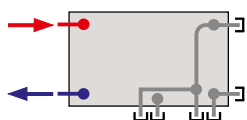

8-port connections

With 8-ports for connection, it's the easiest most adaptable radiator range we have and makes for easy installation in new or existing homes.

Central connection

Right bottom connection

Left connection

Right connection

- 25-year warranty
- 8 port radiator for flexible installation
- Contemporary design that compliments modern home decor
- Height 400 and 600mm, Length 600 to 1800mm
- Custom colouring available
- Horizontal and vertical models available