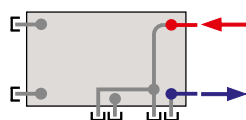

8-port connections

With 8-ports for connection, it's the easiest most adaptable radiator range we have and makes for easy installation in new or existing homes.

Central connection

Right bottom connection

Left connection

Right connection

- 25-year warranty
- 8 port radiator for flexible installation
- Contemporary design that compliments modern home decor
- Height 400 and 600mm, Length 600 to 1800mm
- Custom colouring available
- Horizontal and vertical models available