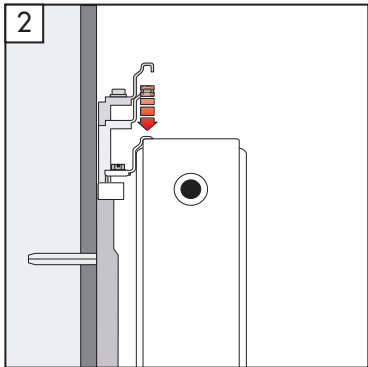

WALL BRACKETS

F7V SERIES QUICK-MOUNTING BRACKETS FOR PANEL RADIATORS WITHOUT BACK SUPPORTS, WITH ANTI-LIFT MECHANISM, INCLUDING SC6 ANTI-SLIDING SAFETIES

CODE

CODE	Description	Image	Image	Quantity	Quantity
60630030S	Set of 2 F7V Easy for H=300, L=6,5 +		+	50	800
60630040S	Set of 2 F7V Easy for H=400, L=6,5 +		+	50	800
60630050S	Set of 2 F7V Easy for H=500, L=6,5 +		+	50	600
60630060S	Set of 2 F7V Easy for H=600, L=6,5 +		+	50	600
60630070S	Set of 2 F7V Easy for H=700, L=6,5 +		+	25	300
60630090S	Set of 2 F7V Easy for H=900, L=6,5 +		+	25	300

N° VA_MES 15 02 051

OTHER HEIGHTS, HOOK SHAPES AND SIZES ARE AVAILABLE ON REQUEST.

F7V EASY