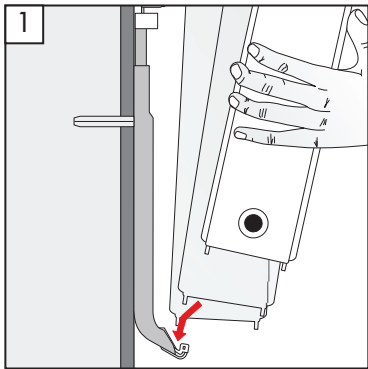

WALL BRACKETS

F7V SERIES QUICK-MOUNTING BRACKETS FOR PANEL RADIATORS WITHOUT BACK SUPPORTS, WITH ANTI-LIFT MECHANISM, INCLUDING SC6 ANTI-SLIDING SAFETIES

CODE

CODE	Description	Image	Image	Quantity	Quantity
60630030S	Set of 2 F7V Easy for H=300, L=6,5 +		+	50	800
60630040S	Set of 2 F7V Easy for H=400, L=6,5 +		+	50	800
60630050S	Set of 2 F7V Easy for H=500, L=6,5 +		+	50	600
60630060S	Set of 2 F7V Easy for H=600, L=6,5 +		+	50	600
60630070S	Set of 2 F7V Easy for H=700, L=6,5 +		+	25	300
60630090S	Set of 2 F7V Easy for H=900, L=6,5 +		+	25	300

N° VA_MES 15 02 051

OTHER HEIGHTS, HOOK SHAPES AND SIZES ARE AVAILABLE ON REQUEST.

F7V EASY