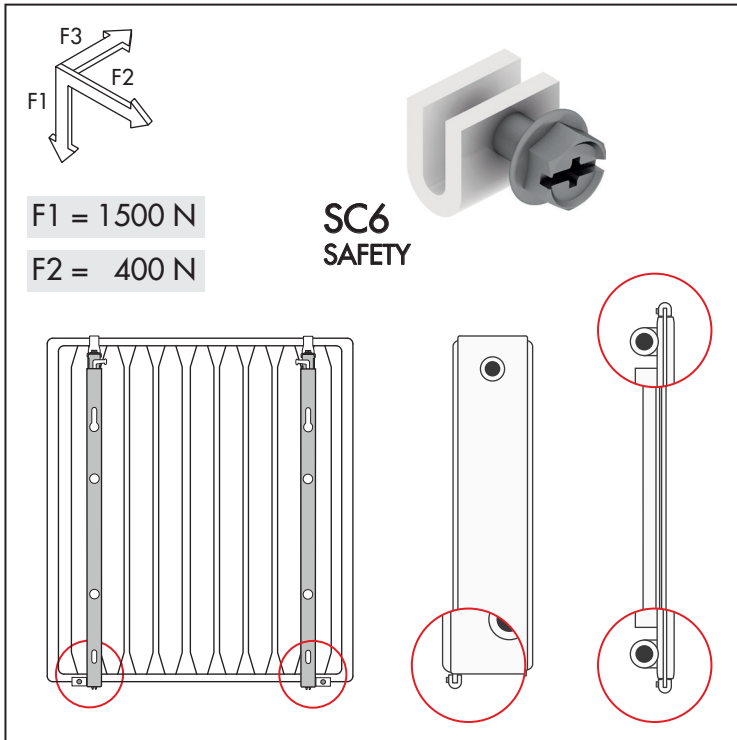

WALL BRACKETS

F7V SERIES QUICK-MOUNTING BRACKETS FOR PANEL RADIATORS WITHOUT BACK SUPPORTS, WITH ANTI-LIFT MECHANISM, INCLUDING SC6 ANTI-SLIDING SAFETIES

CODE

CODE	Description	Image	Image	Quantity	Quantity
60630030S	Set of 2 F7V Easy for H=300, L=6,5 +		+	50	800
60630040S	Set of 2 F7V Easy for H=400, L=6,5 +		+	50	800
60630050S	Set of 2 F7V Easy for H=500, L=6,5 +		+	50	600
60630060S	Set of 2 F7V Easy for H=600, L=6,5 +		+	50	600
60630070S	Set of 2 F7V Easy for H=700, L=6,5 +		+	25	300
60630090S	Set of 2 F7V Easy for H=900, L=6,5 +		+	25	300

N° VA_MES 15 02 051

OTHER HEIGHTS, HOOK SHAPES AND SIZES ARE AVAILABLE ON REQUEST.

F7V EASY