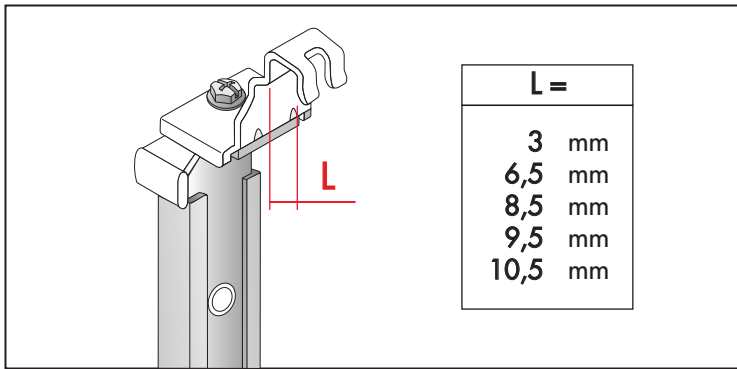

WALL BRACKETS

F7V SERIES QUICK-MOUNTING BRACKETS FOR PANEL RADIATORS WITHOUT BACK SUPPORTS, WITH ANTI-LIFT MECHANISM, INCLUDING SC6 ANTI-SLIDING SAFETIES

CODE

CODE	Description	Image	Image	Quantity	Quantity
60630030S	Set of 2 F7V Easy for H=300, L=6,5 +		+	50	800
60630040S	Set of 2 F7V Easy for H=400, L=6,5 +		+	50	800
60630050S	Set of 2 F7V Easy for H=500, L=6,5 +		+	50	600
60630060S	Set of 2 F7V Easy for H=600, L=6,5 +		+	50	600
60630070S	Set of 2 F7V Easy for H=700, L=6,5 +		+	25	300
60630090S	Set of 2 F7V Easy for H=900, L=6,5 +		+	25	300

N° VA_MES 15 02 051

OTHER HEIGHTS, HOOK SHAPES AND SIZES ARE AVAILABLE ON REQUEST.

F7V EASY