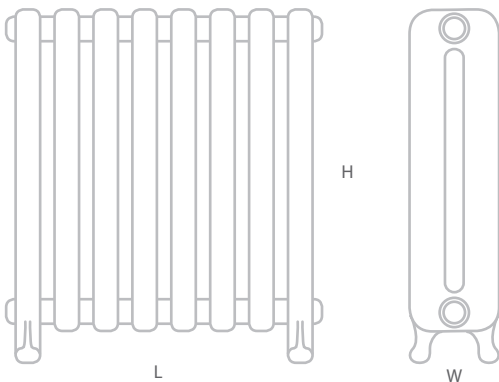

EPOCA

Antique style in cast-iron durability

The Epoca Radiator by Baxi-Roca

From the classic style of the valves to the delicate details on the radiator body itself, the floor-standing Epoca radiator is a work of art. In addition to being an elegant source of radiant heat for any traditional setting, it is built to last a lifetime and more. Cast-iron radiators are known for their resistance to corrosion, which gives them nearly limitless life-spans.

Attention to detail on every part of the Epoca makes it the period-style radiator of choice for many with classic taste.

Available Models

The Epoca is available by indent order only and can be imported specifically for your project. It comes in 4-, 6-, 8- and 10-column models to suit the available space and output requirements of the room.

COLUMNS	DIMENSIONS (HxLxW)	OUTPUT WATTS*	WEIGHT (KG)**
4	838 x 308 x 187	727	63.4
6	838 x 461 x 187	1090	93.9
8	838 x 615 x 187	1454	124.4
10	838 x 769 x 187	1818	154.9

* Based on 90/70/20 flow/return/environmental temperature

** When filled with water