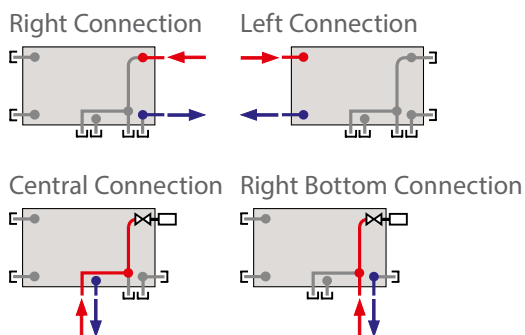

*Functional warranty covers structural & functional failure of steel components, including welding. Excludes paint finish.

— Koratherm Designer Radiator

8-Port Connections

With 8-ports for connection, it's the easiest most adaptable radiator range we have and makes for easy installation in new or existing homes.

Mounting: These radiators are supplied with easy-fit brackets. These can be mounted anywhere along the length of the radiator as they simply clip the top and bottom edge.

NB: Wall fixing stud position is flexible but recommend 150mm in from each end of the radiator.